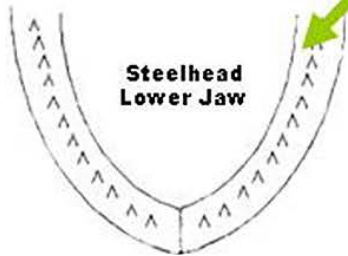

# Steelhead / Rainbow Trout (*Oncorhynchus mykiss*)

**Small spots on back, sides, and dorsal & caudal fins.**

**Tail not deeply forked; small round spots throughout tail**

**Lower jaw and inside of mouth pure white; teeth sharp and firmly set, and no teeth on tongue**

**10-12 fin rays in anal fin**

Steelhead  
Lower Jaw