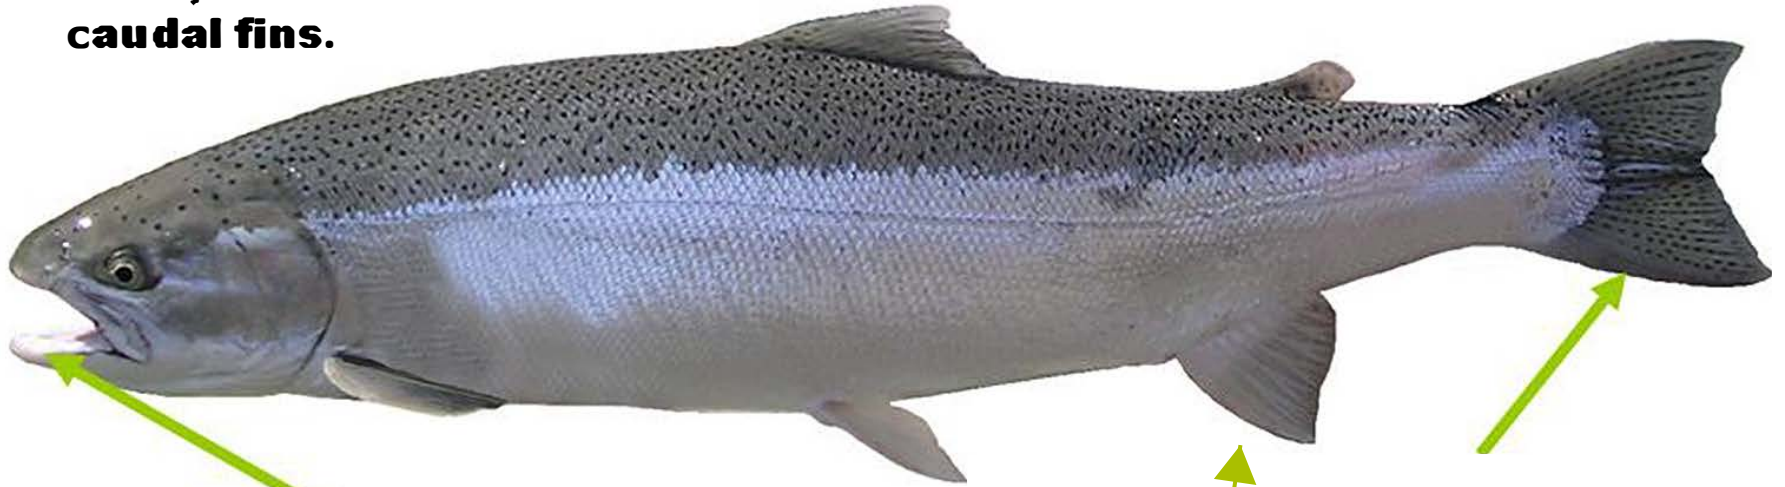

# Steelhead / Rainbow Trout (*Oncorhynchus mykiss*)

**Small spots on back, sides, and dorsal & caudal fins.**

**Tail not deeply forked; small round spots throughout tail**

**Lower jaw and inside of mouth pure white; teeth sharp and firmly set, and no teeth on tongue**

**10-12 fin rays in anal fin**

Steelhead  
Lower Jaw